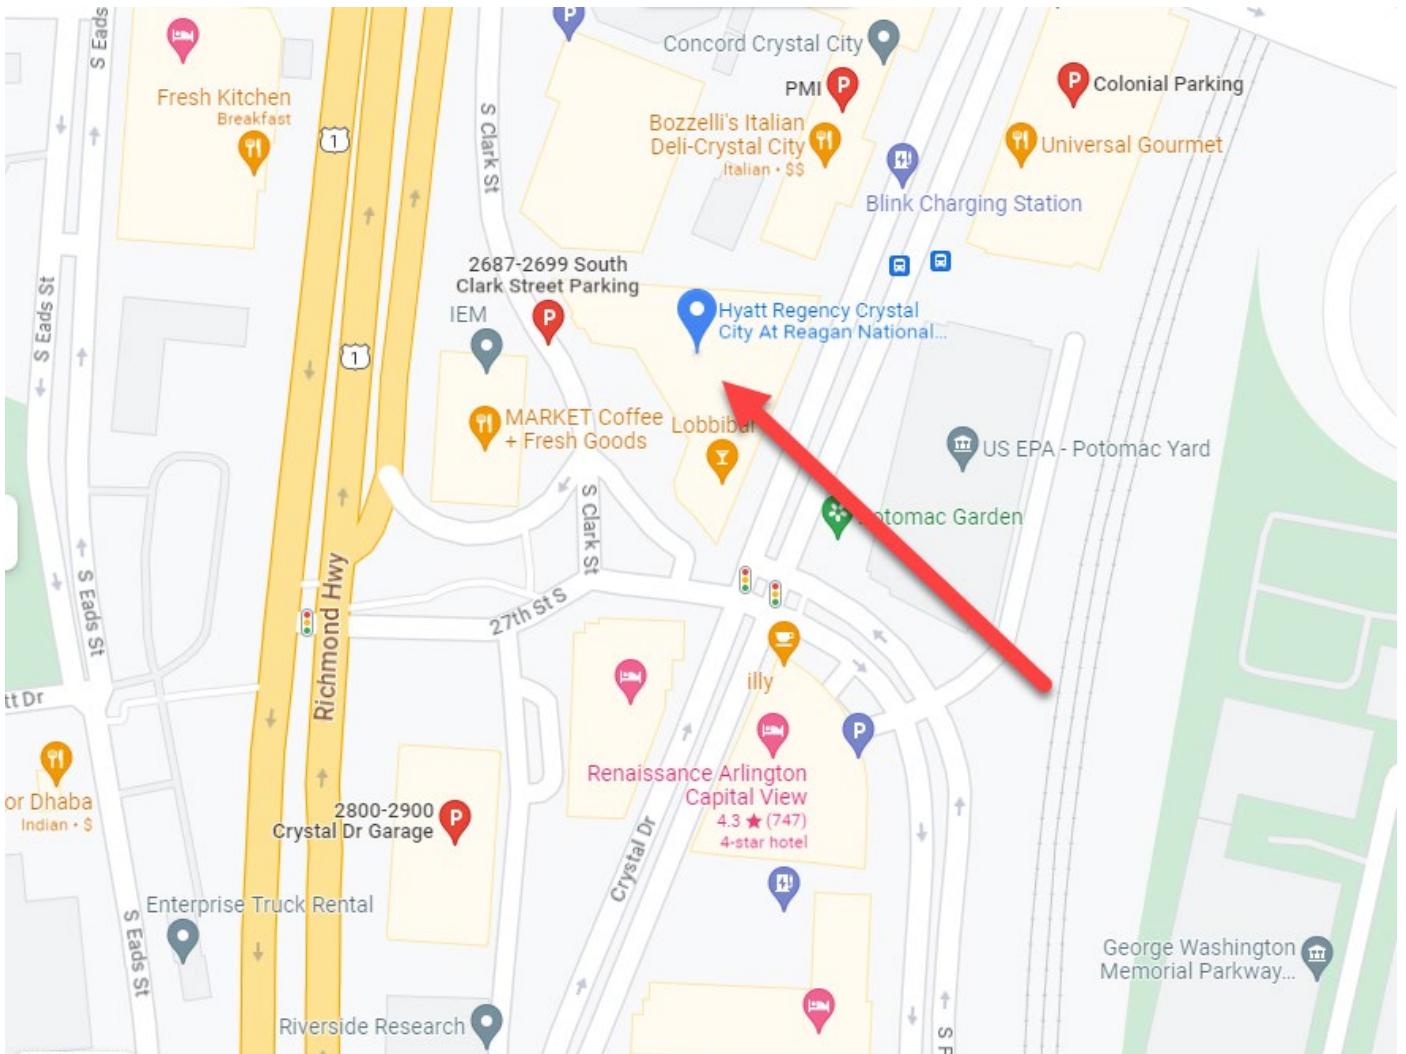

Maps

Hotel & Parking | Wednesday | 10:00 (Registration Opens)

Hyatt Regency Crystal City | 2799 Richmond Hwy, Arlington, VA 22202

U.S. Department of Commerce | Wednesday | 1:45

Herbert C. Hoover Auditorium | 1401 Constitution Ave. NW

Movie Screening | Wednesday | 7:30

Alamo Cinema & Draffhouse | 1600 Crystal Dr.

Congressional Breakfast & Hill Meetings | Thursday | 7:15 a.m.

Top of the Hill | 1 Constitution Ave., NE | 5th Floor

U.S. CAPITOL
Visitor Center

Metrorail System

wmata.com
 Information: 202-637-7000 | TTY: 202-962-2000
 Metro Transit Police: 202-962-2121 | Text: MYMTPO (666673)

- Legend**
- Red Line • Glenmont / Shady Grove
 - Orange Line • New Carrollton / Vienna
 - Blue Line • Franconia-Springfield / Largo Town Center
 - Green Line • Branch Ave / Greenbelt
 - Yellow Line • Huntington / Greenbelt
 - Silver Line • Wiehle-Reston East / Largo Town Center