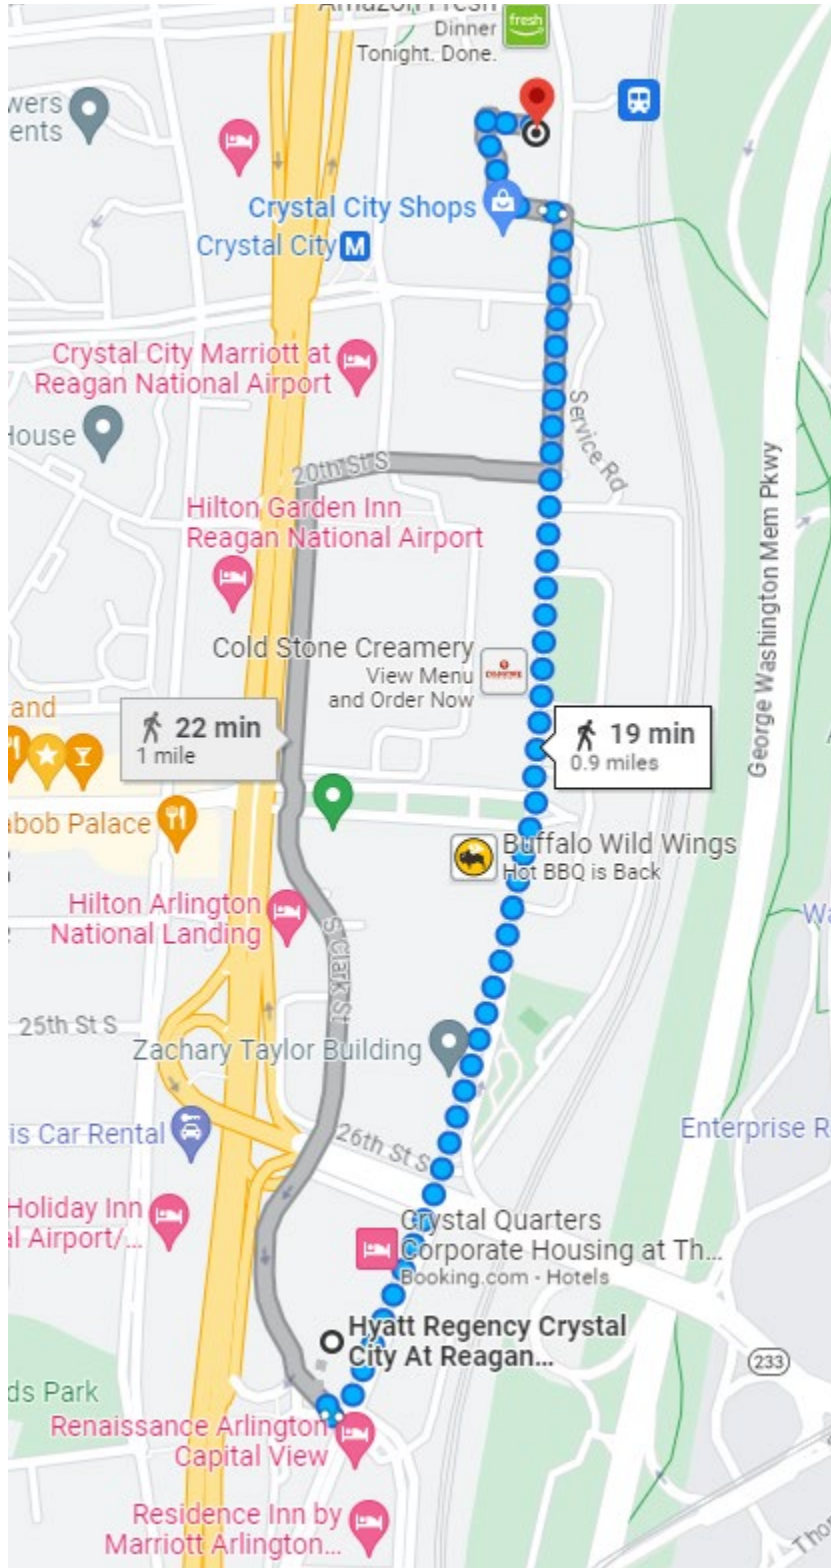

Maps

Hotel & Parking | Wednesday | 10:00 (Registration Opens)

Hyatt Regency Crystal City | 2799 Richmond Hwy, Arlington, VA 22202

U.S. Department of Commerce | Wednesday | 1:45

Herbert C. Hoover Auditorium | 1401 Constitution Ave. NW

Movie Screening | Wednesday | 7:30

Alamo Cinema & Draffhouse | 1600 Crystal Dr.

Congressional Breakfast & Hill Meetings | Thursday | 7:15 a.m.

Top of the Hill | 1 Constitution Ave., NE | 5th Floor

U.S. CAPITOL
Visitor Center

Metrorail System

wmata.com
 Information: 202-637-7000 | TTY: 202-962-2000
 Metro Transit Police: 202-962-2121 | Text: MYMTPO (666673)

- Legend**
- Red Line • Glenmont / Shady Grove
 - Orange Line • New Carrollton / Vienna
 - Blue Line • Franconia-Springfield / Largo Town Center
 - Green Line • Branch Ave / Greenbelt
 - Yellow Line • Huntington / Greenbelt
 - Silver Line • Wiehle-Reston East / Largo Town Center