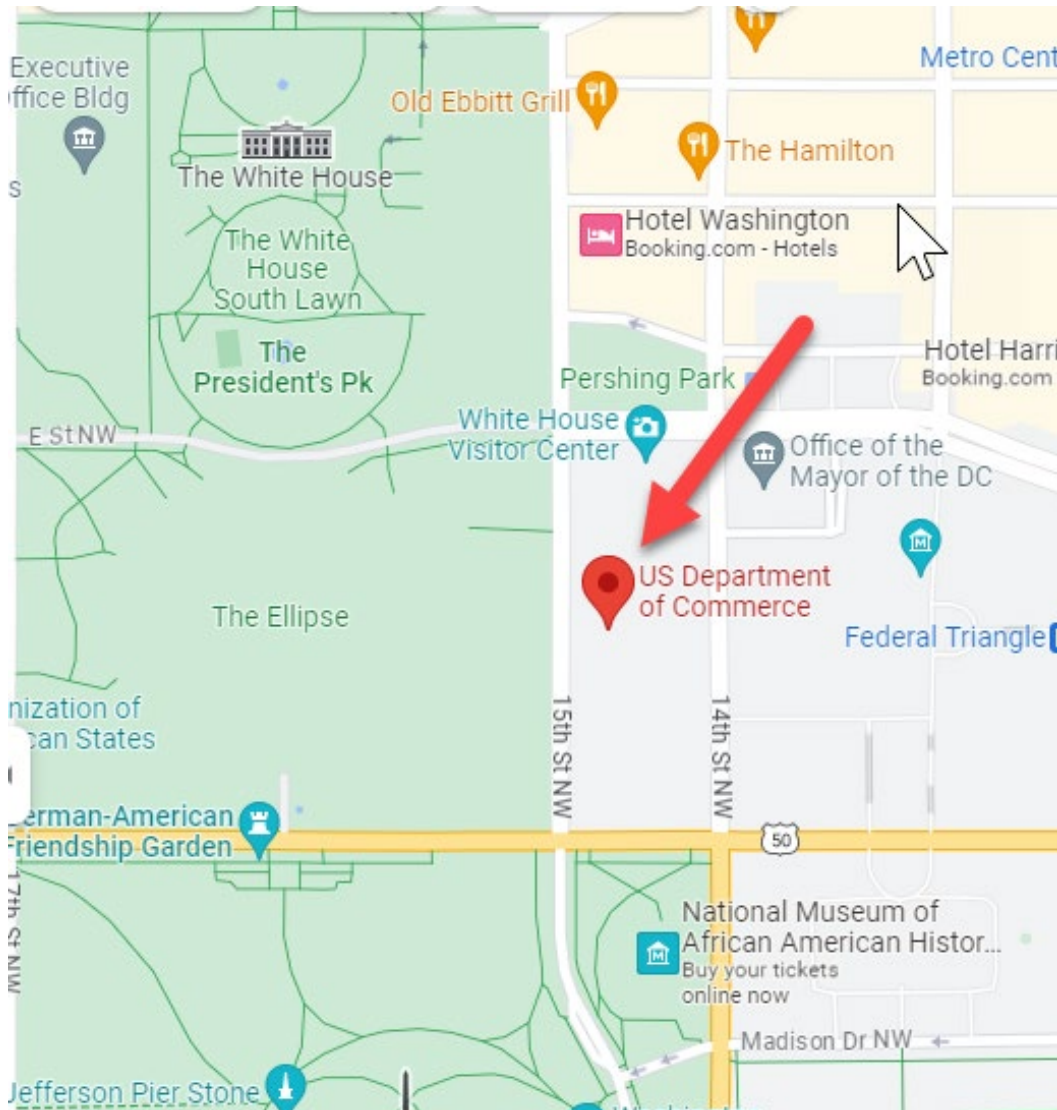

Maps

Hotel & Parking | Wednesday | 10:00 (Registration Opens)

Hyatt Regency Crystal City | 2799 Richmond Hwy, Arlington, VA 22202

U.S. Department of Commerce | Wednesday | 1:45

Herbert C. Hoover Auditorium | 1401 Constitution Ave. NW

Movie Screening | Wednesday | 7:30

Alamo Cinema & Draffhouse | 1600 Crystal Dr.

Congressional Breakfast & Hill Meetings | Thursday | 7:15 a.m.

Top of the Hill | 1 Constitution Ave., NE | 5th Floor

U.S. CAPITOL
Visitor Center

Metrorail System

wmata.com
 Information: 202-637-7000 | TTY: 202-962-2000
 Metro Transit Police: 202-962-2121 | Text: MYMTPO (666673)

- Legend**
- Red Line • Glenmont / Shady Grove
 - Orange Line • New Carrollton / Vienna
 - Blue Line • Franconia-Springfield / Largo Town Center
 - Green Line • Branch Ave / Greenbelt
 - Yellow Line • Huntington / Greenbelt
 - Silver Line • Wiehle-Reston East / Largo Town Center